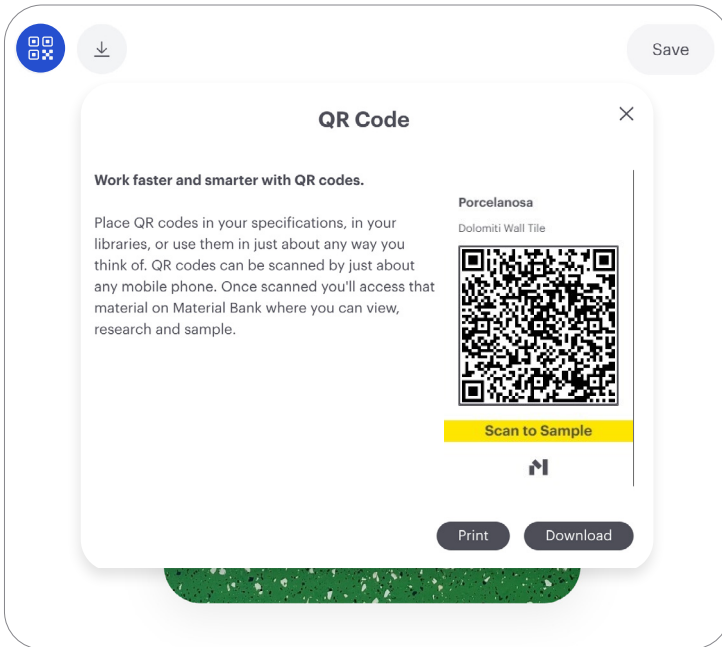

In Library Tips/Tricks

In this guide

- 01.** QR Codes
- 02.** Spec Sheets
- 03.** Sustainable Returns

01. QR Codes

A simple and effective tool to provide designers easy access to your samples! Use the **QR code icon** on your product page to print out the label and affix to your product wherever it is on display.