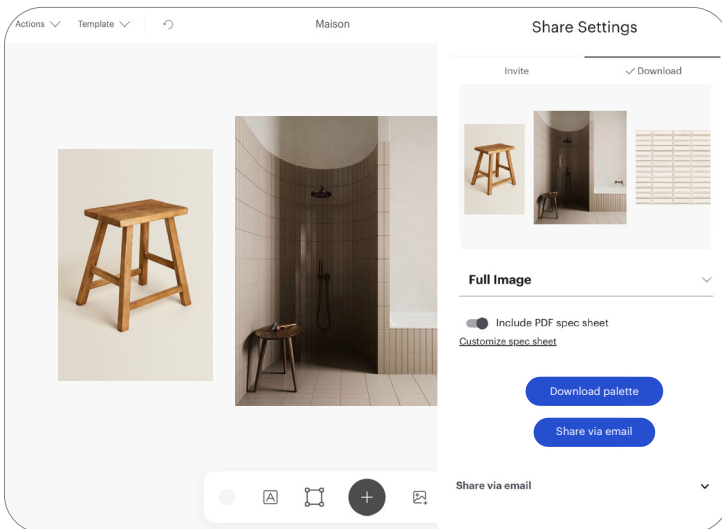

In Library Tips/Tricks

In this guide

- 01.** QR Codes
- 02.** Spec Sheets
- 03.** Sustainable Returns

01. QR Codes

A simple and effective tool to provide designers easy access to your samples! Use the **QR code icon** on your product page to print out the label and affix to your product wherever it is on display.

02. Spec Sheets

Desk instantly generates spec sheets for leave behinds or digital follow ups! Simply add materials to your palette and click **Share/Download** then Download Palette.